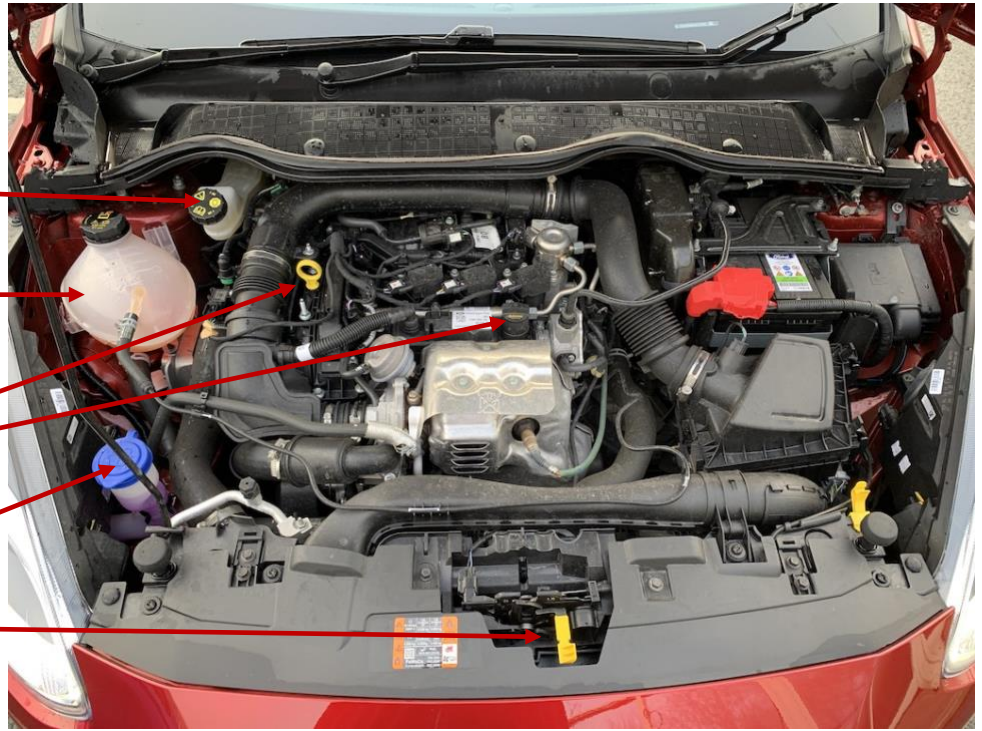

Brake fluid reservoir  
(Max & Min marks on side)

Engine coolant reservoir  
(Max & Min marks on side)

Oil level dipstick  
(max and min marks on stick)

Oil top up here

Windscreen wash bottle

Bonnet release catch